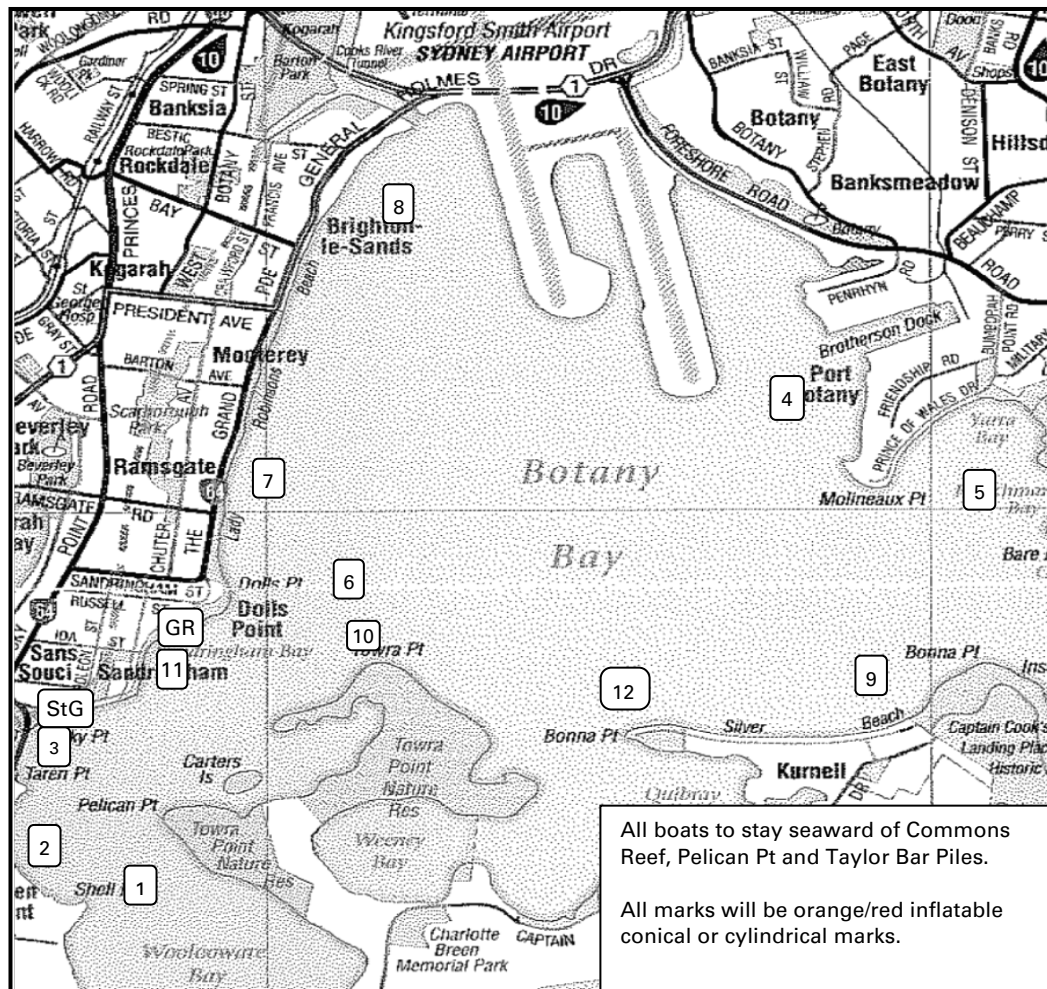

St G.S.C. COURSES

BOTANY BAY CHAMPIONSHIP 2021

COURSES			
NORTH EAST		SOUTH WEST	
Start near GRSC		Start near Carter Island	
Botany (4)	S	Commons (2)	S
Bonna Pt (12)	P	Outer Towra (6)	P
Yarra Bay (5)	P	Ramsgate (7)	S
Commons (2)	S	Kyeemagh (8)	S
Outer Towra (6)	P	Kurnell (9)	S
Finish near GRSC		Commons (2)	S
		Finish near GRSC	
EAST		WEST	
Start near GRSC		Start near Towra	
Kurnell (9)	P	Sandringham Bay (11)	P
Ramsgate (7)	S	Yarra Bay (5)	P
Yarra Bay (5)	S	Ramsgate (7)	P
Sandringham Bay (11)	P	Kurnell (9)	S
Towra (10)	P	Clubhouse (3)	P
Finish at GRSC		Finish near GRSC	
SOUTH EAST		NORTH WEST	
Start near StGSC		Start near Woollooware	
Woollooware (1)	P	Clubhouse (3)	S
Outer Towra (6)	P	Outer Towra (6)	P
Kyeemagh (8)	S	Ramsgate (7)	S
Kurnell (9)	S	Kyeemagh (8)	S
Kyeemagh (8)	S	Kurnell (9)	S
Towra (10)	S	Clubhouse (3)	S
Finish at GRSC		Finish at GRSC	
SOUTH		NORTH	
Start near Sandringham Point		Start near Towra	
Woollooware (1)	S	Kyeemagh (8)	S
Outer Towra (6)	P	Kurnell (9)	S
Kyeemagh (8)	S	Kyeemagh (8)	S
Kurnell (9)	S	Towra (10)	S
Woollooware (1)	S	Finish at GRSC	
Finish at GRSC			

BUOY LEGEND			
1	Woollooware	8	Kyeemagh
2	Commons	9	Kurnell
3	Clubhouse	10	Towra
4	Botany	11	Sandringham Bay
5	Yarra Bay	12	Bonna Pt
6	Outer Towra	GR	GRSC
7	Ramsgate	StG	StGSC