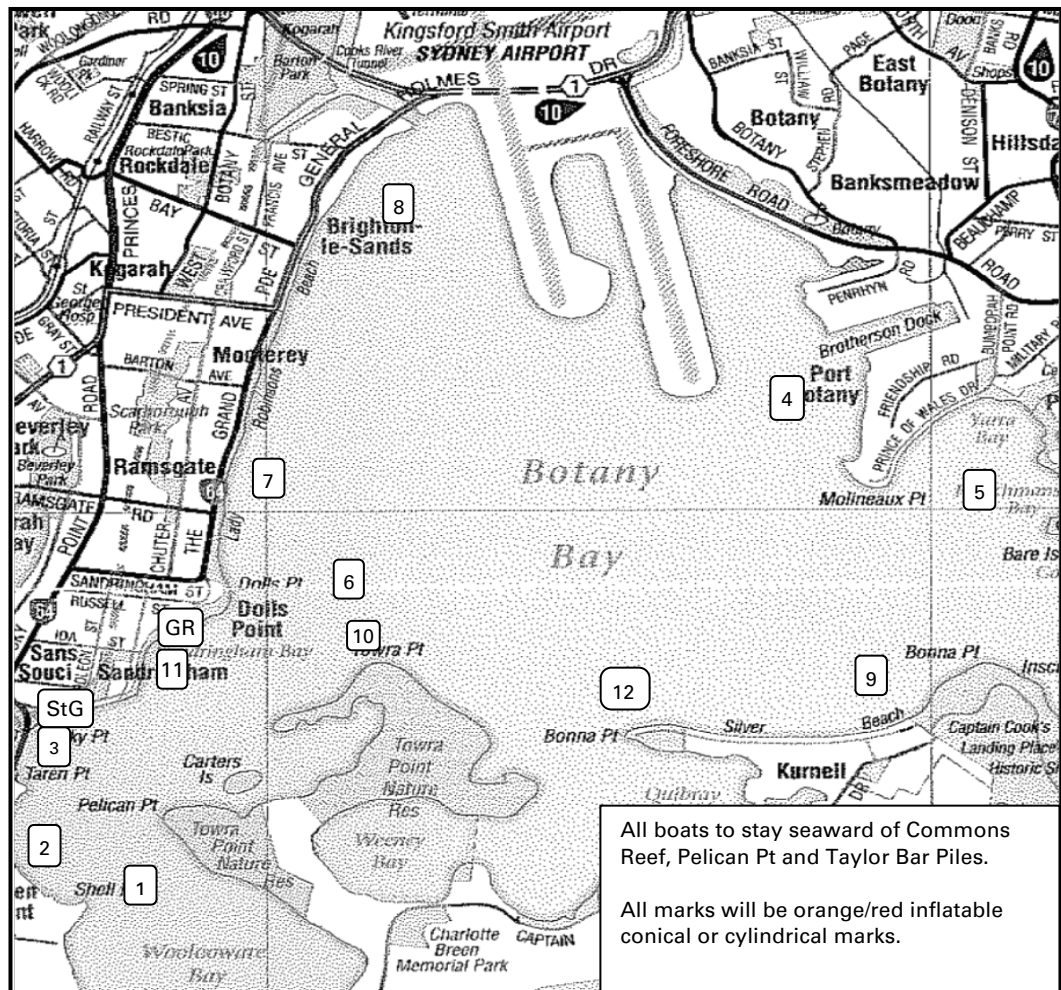

St G.S.C. COURSES

BOTANY BAY CHAMPIONSHIP 2022

COURSES			
NORTH EAST		SOUTH WEST	
Start near GRSC		Start near Carter Island	
Botany (4)	S	Commons (2)	S
Bonna Pt (12)	P	Outer Towra (6)	P
Yarra Bay (5)	P	Ramsgate (7)	S
Commons (2)	S	Kyeemagh (8)	S
Outer Towra (6)	P	Kurnell (9)	S
Finish near GRSC		Commons (2)	S
		Finish near GRSC	
EAST		WEST	
Start near GRSC		Start near Towra	
Kurnell (9)	P	Sandringham Bay (11)	P
Ramsgate (7)	S	Yarra Bay (5)	P
Yarra Bay (5)	S	Ramsgate (7)	P
Sandringham Bay (11)	P	Kurnell (9)	S
Towra (10)	P	Clubhouse (3)	P
Finish near GRSC		Finish near GRSC	
SOUTH EAST		NORTH WEST	
Start near StGSC		Start near Woolooware	
Woolooware (1)	P	Clubhouse (3)	S
Outer Towra (6)	P	Outer Towra (6)	P
Kyeemagh (8)	S	Ramsgate (7)	S
Kurnell (9)	S	Kyeemagh (8)	S
Kyeemagh (8)	S	Kurnell (9)	S
Towra (10)	S	Clubhouse (3)	S
Finish near GRSC		Finish near GRSC	
SOUTH		NORTH	
Start near Sandringham Point		Start near Towra	
Woolooware (1)	S	Kyeemagh (8)	P
Outer Towra (6)	P	Bonna Pt (12)	P
Kyeemagh (8)	S	Kyeemagh (8)	P
Kurnell (9)	S	Woolooware (1)	P
Woolooware (1)	S	Finish near GRSC	
Finish near GRSC			

BUOY LEGEND			
1	Woolooware	8	Kyeemagh
2	Commons	9	Kurnell
3	Clubhouse	10	Towra
4	Botany	11	Sandringham Bay
5	Yarra Bay	12	Bonna Pt
6	Outer Towra	GR	GRSC
7	Ramsgate	StG	StGSC