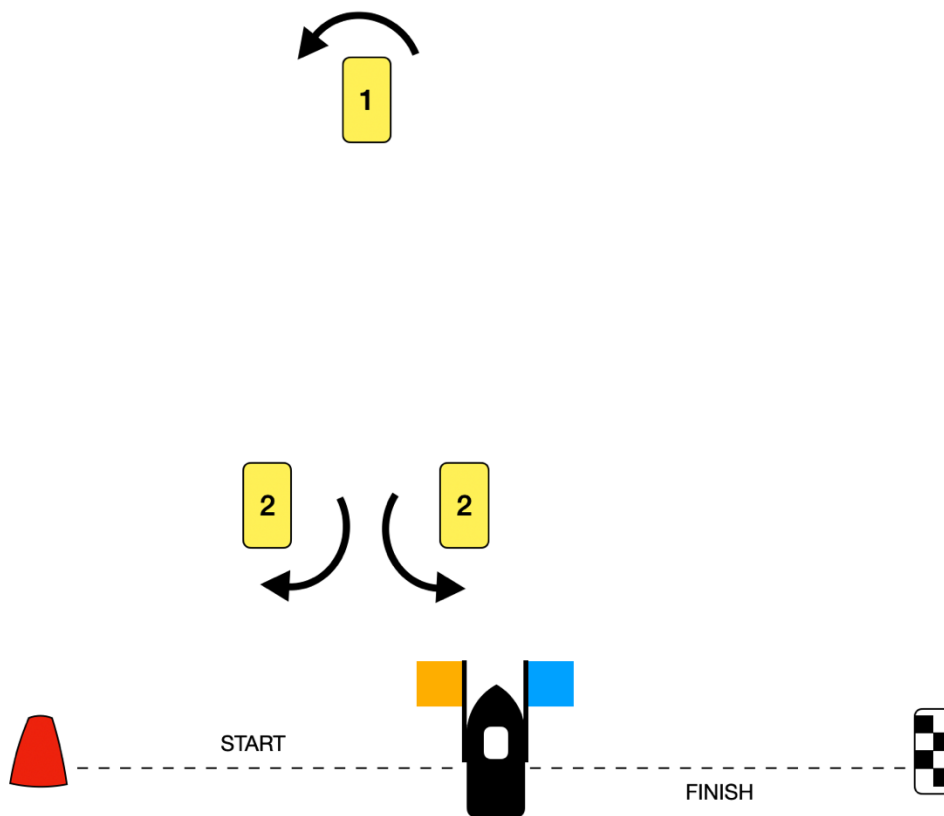

COMPASS BEARING COURSES

COURSE	ROUNDING ORDER								
1	START	1							FINISH
2	START	1	2	1					FINISH
3	START	1	2	1	2	1			FINISH
4	START	1	2	1	2	1	2	1	FINISH