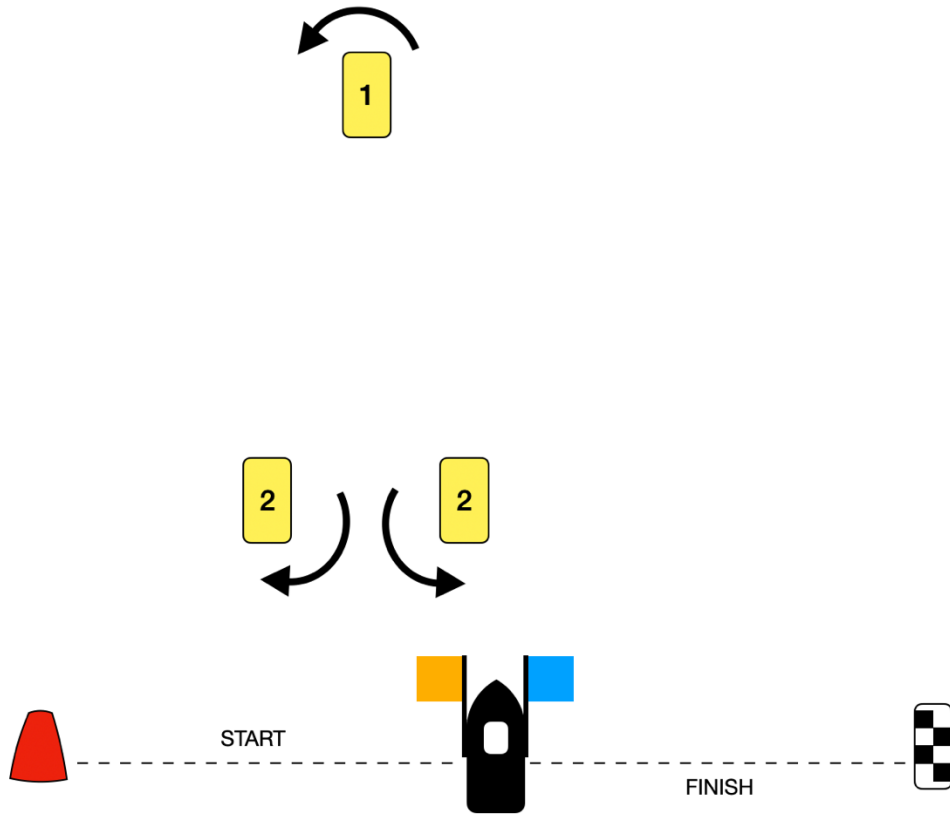

COMPASS BEARING COURSES

COURSE	ROUNDING ORDER								
1	START	1							FINISH
2	START	1	2	1					FINISH
3	START	1	2	1	2	1			FINISH
4	START	1	2	1	2	1	2	1	FINISH