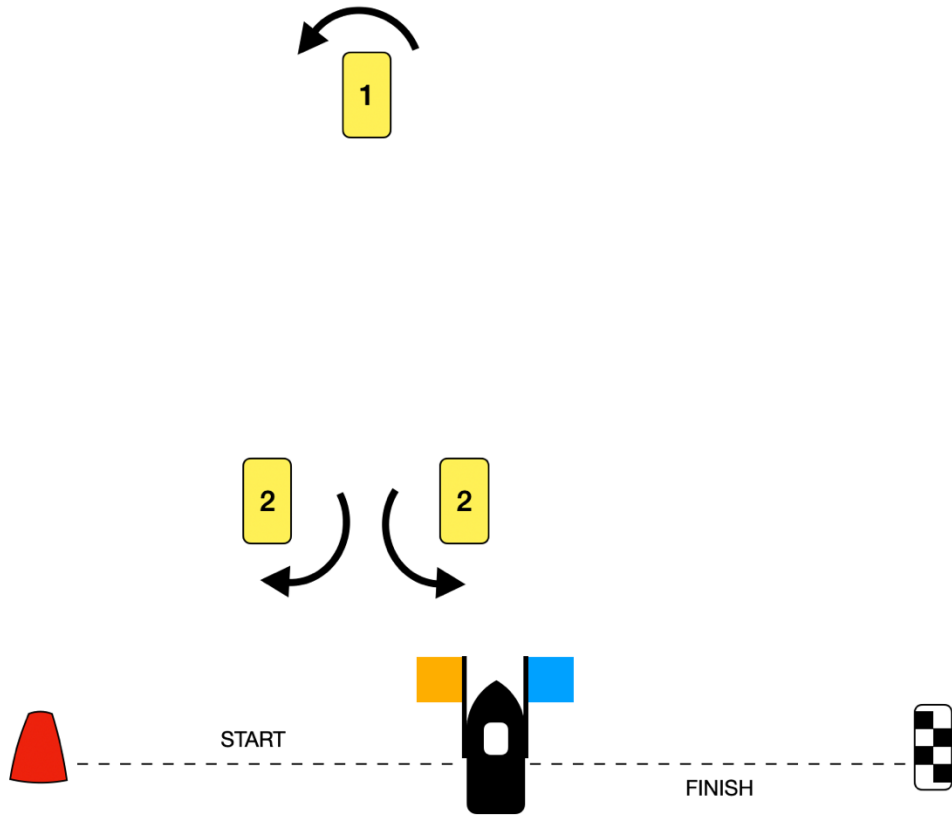

MARK DESCRIPTIONS & LOCATIONS

MARK	DESCRIPTION & LOCATION
1	Club House
2	Commons
3	Woolooware
4	Pelican
5	Stinkpot
6	Dolls Point
7	Ida St
8	Waldron St
9	Pelican Gut
10	Towra
11	Logs
P	Prohibited Area – Remain seaward of nearest Channel Marker or Pile

COMPASS BEARING COURSES

COURSE	ROUNDING ORDER										
1	START	1									FINISH
2	START	1	2	1							FINISH
3	START	1	2	1	2	1					FINISH
4	START	1	2	1	2	1	2	1			FINISH
5	START	1	2	1	2	1	2	1	2	1	FINISH